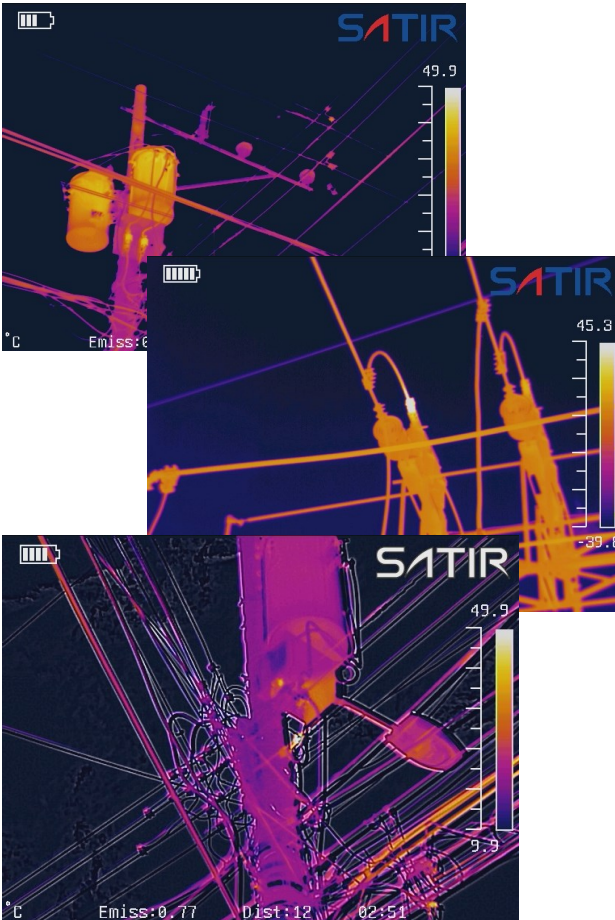

D600

Performance Level Thermal Camera

SATIR D600 is our newest addition to the D-Series, it is a high performance handheld IR camera which delivers high quality Images and thermal videos with it's 640x480 IR detector.

The D600 has a range of imaging modes which includes Duo-Vision Plus which is SATIR latest innovative imaging technology. Duo Vision merges a infrared and visual image to deliver a highly detailed image to the user for analysis when carrying out a thermal survey.

The D600 comes with a touch screen that will auto focus to ensure the user has a clearly focused thermal image. This means when generating a report the image is already focused which enables accurate evaluation.

Key Features

- Digital Zoom
- IR/Digital/Duo-Vision/Duo Vision Plus
- Laser Pointer
- 8 Hours Battery Life
- Adaptable LCD Display
- Easy to use interface
- 5 MP High Definition Camera
- Thermal Video Recording